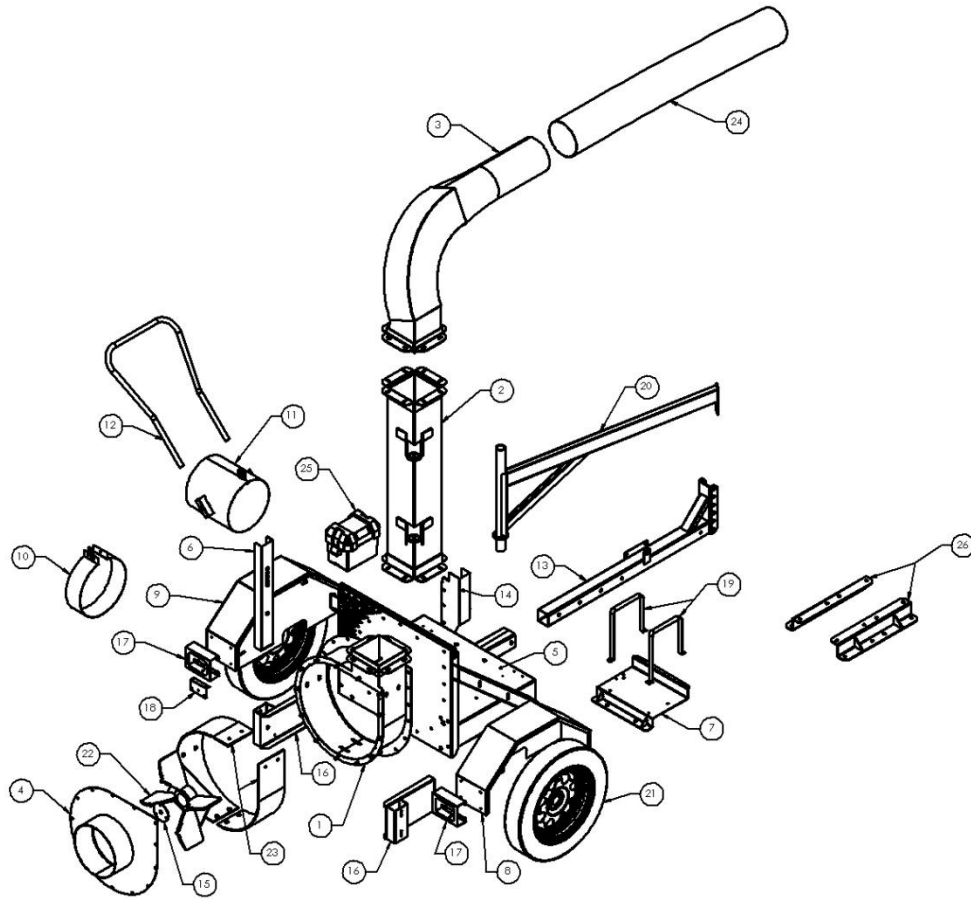

# Replacements Parts: 28/29HP Skid Mount & Tow Behind Truck Loaders

## Replacements Parts: 28/29 HP SKID Mount & Tow Behind Truck Loaders

Item	Part Number	Description	Qty.
1	020004	Blower Housing Assembly	1
2	020005	Discharge Stack	1
3	020006	Discharge Exhaust Chute	1
4	020024	Intake Cover Assembly	1
5	020008	Trailer Frame (Illustration) Subaru, 020008-1 (Illustration) Briggs	1
6	020009	Stabilizer leg (TB Only)	1
7	020010	Fuel Cell Tray	1
8	020011	Fender, RH (TB Only)	1
9	020012	Fender, LH (TB Only)	1
10	020013	Intake Support Strap	1
11	020014	Nozzle Assembly	1
12	020015	Nozzle Handle (includes grip)	1
13	020016	Draw Bar Assembly (TB Only)	1
14	020017	Hose Guard (TB Only)	1
15	020018	Cover Plate	1
16	020020	Extension Channels	2
17	020021	Tail Light Brackets (TB Only)	2
18	020022	License Plate Bracket (TB Only)	1
19	020023	Fuel Cell Hold-Down	2
20	020019	Boom Assembly	1
21	040002	Tire/Wheel Pkg. 15" Silver	
22	020025	Impeller 28/29HP	1
23	020007	Wear Liner Kit (1/short-1 long Liner W/hardware)	1
24	030027	Metal Discharge Hose	1
25	090004	Battery Box	1
26	020026	Skid Mount Leg Kit	1
27	030092	Intake Hose	1
28	010008	Intake Hose Clamp (12")	2
29	010004	Metal Discharge Hose Clamp (8")	1
30	070001	Fuel Cell	1
31	040001	Axle (TB Only)	1
32	040003	Hitch Coupler (Requires 2 5/16" Ball)	1
33	040005	Jack (TB Only)	1
34	010001	Safety Chains (TB Only)	2
35	010002	Quick Link Safety Hook (TB Only)	1
36	010003	Boom Support chain	1
37	080001	Subaru 28 HP EFI V-Twin Engine	1
38	080002	Briggs& Stratton 29HP Vanguard (TM)	1
39	090001	Tail light assembly (TB only)	2
40	090003	Wiring harness (TB Only)	1
41	0100001	Operator Manual	1

**Optional Accessories:**

010012	Safety Pkg. (2 Orange Cones & Wheel Chocks w/Holder) Tow Behind only
040004	Pintel Hitch Coupler (adjustable)
040006	2" Hitch Coupler (adjustable)